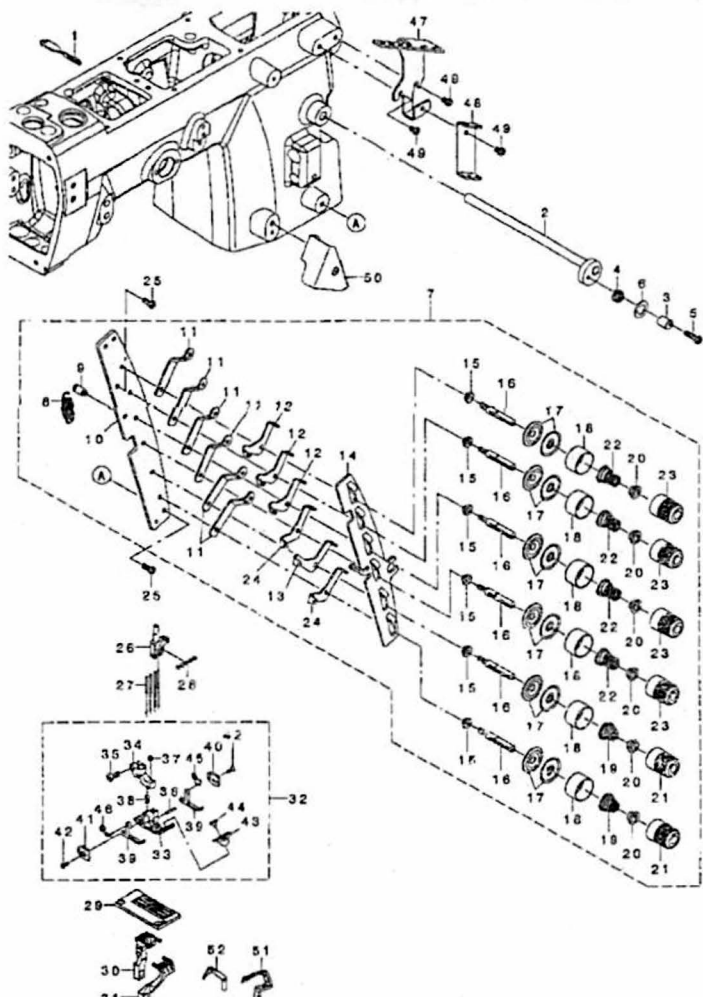

## PARTS LIST

4005038  
 No.1476-00

REF. NO.	NOTE	PART NO.	DESCRIPTION	QTY.
1		400-52932	NEEDLE BAR EYELET	1
2		133-41359	ASSY PULL OFF LEVER	1
3		133-41409	TENS RELEASE ADJ ECC	1
4		133-41503	SPRING	1
5		SM-4041655-SP	SCREW M4 L=10	1
6		WP-0961046-NC	WASHER	1
7		400-40066	THREAD TENSION_ASSY	1
8		B2008-372-000	THREAD TENSION SPRING	(1)
9		133-40302	SHOULDER SCREW	(1)
10		400-40084	TENSION POST SUPPORT	(1)
11		133-40609	THREAD LEAD IN GUIDE	(6)
12		133-41607	TENSION DISC EYELET 2	(3)
13		133-40500	TENSION DISC EYELET	(1)
14		400-40093	TENSION DISK_SEPARATOR	(1)
15		133-40708	SPACER	(6)
16		400-42362	TENSION POST	(6)
17		131-38201	THREAD TENSION DISK	(12)
18		400-42366	THREAD TENSION DISK PRESSER	(6)
19		B3121-804-000	TENSION SPRING	(2)
20		400-42365	SPRING BUSHING	(6)
21		400-42363	KNOB	(2)
22		131-40504	TENSION SPRING	(4)
23		400-42364	KNOB GREEN	(4)
24		400-43776	TENSION_DISC_EYELET_3	(2)
25		SM-4041055-SP	SCREW	2
26		400-49609	NEEDLE HEAD 60_ASSY	1
27		MSM-101E1000	NEEDLE SKX1014E #10S	4
28		SM-8030350-TP	SCREW	5
29		400-49382	THROAT PLATE	1
30		133-53701	MAIN FEED DOG	1
31		133-57603	DIFF FEED DOG	1
32		400-49394	PRESSER FOOT ASSY	1
33		400-49383	PRESSER FOOT_BOTTOM	(1)
34		133-75506	PRESSER_FOOT_HINGE	(1)
35		SM-6040800-SP	SCREW	(1)
36		133-75209	PIVOT_PIN	(1)
37		SM-8030412-TP	SCREW	(1)
38		133-77106	SPRING	(1)
39		133-75100	P_F_YIELDING_SECTION	(2)
40		133-75704	GUIDE PLATE_R	(1)
41		133-75605	GUIDE_PLATE_L	(1)
42		SM-1850600-SP	SCREW	(4)
43		133-76900	PRESSER_FOOT_GUIDE	(1)
44		133-77007	SCREW	(1)
45		133-75407	SPRING_R	(1)
46		133-75308	SPRING_L	(1)
47		400-34355	THREAD GUIDE_PLATE	1
48		133-40104	THREAD GUIDE	1
49		SM-4040655-SP	SCREW M4 L=6	3
50		400-56782	THREAD COVER	1
51		400-51448	LOOPER MF7724-D60	1
52		400-52924	REAR NDL GUARD	1