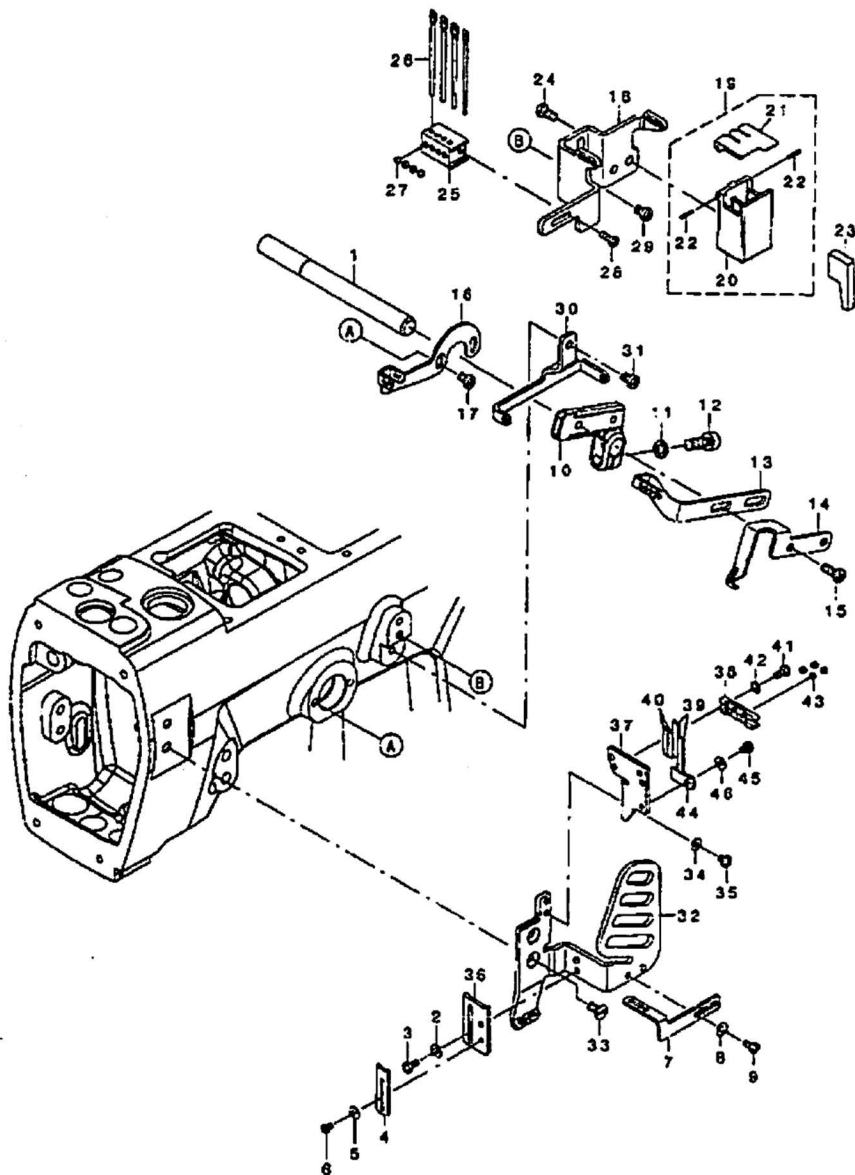

## PARTS LIST

4005038  
 No.1476-00

REF. NO.	NOTE	PART NO.	DESCRIPTION	QTY.
1		400-52932	NEEDLE BAR EYELET	1
2		133-41359	ASSY PULL OFF LEVER	1
3		133-41409	TENS RELEASE ADJ ECC	1
4		133-41503	SPRING	1
5		SM-4041655-SP	SCREW M4 L=10	1
6		WP-0961046-NC	WASHER	1
7		400-40066	THREAD TENSION_ASSY	1
8		B2008-372-000	THREAD TENSION SPRING	(1)
9		133-40302	SHOULDER SCREW	(1)
10		400-40084	TENSION POST SUPPORT	(1)
11		133-40609	THREAD LEAD IN GUIDE	(6)
12		133-41607	TENSION DISC EYELET 2	(3)
13		133-40500	TENSION DISC EYELET	(1)
14		400-40093	TENSION DISK_SEPARATOR	(1)
15		133-40708	SPACER	(6)
16		400-42362	TENSION POST	(6)
17		131-38201	THREAD TENSION DISK	(12)
18		400-42366	THREAD TENSION DISK PRESSER	(6)
19		B3121-804-000	TENSION SPRING	(2)
20		400-42365	SPRING BUSHING	(6)
21		400-42363	KNOB	(2)
22		131-40504	TENSION SPRING	(4)
23		400-42364	KNOB GREEN	(4)
24		400-43776	TENSION_DISC_EYELET_3	(2)
25		SM-4041055-SP	SCREW	2
26		400-49609	NEEDLE HEAD 60_ASSY	1
27		MSM-101E1000	NEEDLE SKX1014E #10S	4
28		SM-8030350-TP	SCREW	5
29		400-49382	THROAT PLATE	1
30		133-53701	MAIN FEED DOG	1
31		133-57603	DIFF FEED DOG	1
32		400-49394	PRESSER FOOT ASSY	1
33		400-49383	PRESSER FOOT_BOTTOM	(1)
34		133-75506	PRESSER_FOOT_HINGE	(1)
35		SM-6040800-SP	SCREW	(1)
36		133-75209	PIVOT_PIN	(1)
37		SM-8030412-TP	SCREW	(1)
38		133-77106	SPRING	(1)
39		133-75100	P_F_YIELDING_SECTION	(2)
40		133-75704	GUIDE PLATE_R	(1)
41		133-75605	GUIDE_PLATE_L	(1)
42		SM-1850600-SP	SCREW	(4)
43		133-76900	PRESSER_FOOT_GUIDE	(1)
44		133-77007	SCREW	(1)
45		133-75407	SPRING_R	(1)
46		133-75308	SPRING_L	(1)
47		400-34355	THREAD GUIDE_PLATE	1
48		133-40104	THREAD GUIDE	1
49		SM-4040655-SP	SCREW M4 L=6	3
50		400-56782	THREAD COVER	1
51		400-51448	LOOPER MF7724-D60	1
52		400-52924	REAR NDL GUARD	1